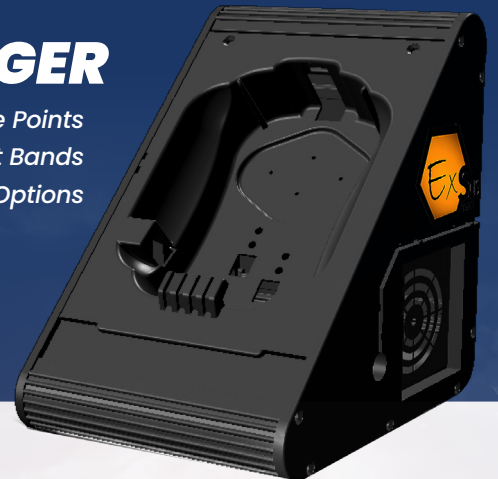

INNOVATING TOWARDS
zeroharm

AMS HADEN

INSTRUMENT AND MINING SERVICES PTY LTD

PROP R HADEN INSTRUMENT SERVICES PTY LTD

FEATURES AND ACCESSORIES

- 4x Dedicated gas ports (1-6 gasses)
- 6x Simultaneous gas measurements
- Battery life: up to 24HRS
- Graphic colour display
- Audio alarm: Greater than 85db
- Visual alarm: Colour coded (omni-directional)
- Real time gas graph
- Self diagnostics
- Programmable calibration interval warnings
- Rugged rubber over molding
- Water resistant design
- Very compact - 126mm x78mm x43mm
- Light Weight
- Warranty - 12 Months (T&Cs)
- Fixed price SLA available
- IS Approved: Ex ia I/IIC T4

CHARGER

- Single Points
- Multi Point Bands
- Cabinet Options

SOFTWARE

- Data Network
- Custom Reports
- Web Based
- 3rd Party Interfaces
- User Friendly

TEST POINT & CALIBRATION

- Auto & Manual
- Touch Screen Interface
- Multiple Simultaneous Calibration
- Data Output
- User Friendly