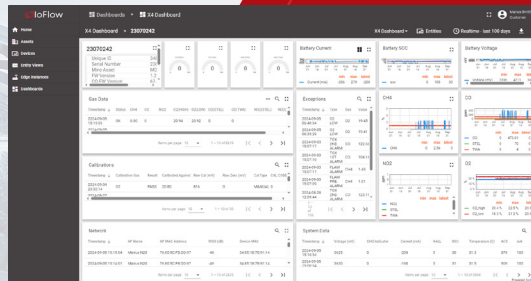

INNOVATING TOWARDS
zeroharm

AMS HADEN

INSTRUMENT AND MINING SERVICES PTY LTD

PROP R HADEN INSTRUMENT SERVICES PTY LTD

FEATURES AND ACCESSORIES

- 4x Dedicated gas ports (1-6 gasses)
- 6x Simultaneous gas measurements
- Battery life: up to 24HRS
- Graphic colour display
- Audio alarm: Greater than 85db
- Visual alarm: Colour coded (omni-directional)
- Real time gas graph
- Self diagnostics
- Programmable calibration interval warnings
- Rugged rubber over molding
- Water resistant design
- Very compact - 126mm x78mm x43mm
- Light Weight
- Warranty - 12 Months (T&Cs)
- Fixed price SLA available
- IS Approved: Ex ia I/IIC T4

CHARGER

- Single Points
- Multi Point Bands
- Cabinet Options

SOFTWARE

- Data Network
- Custom Reports
- Web Based
- 3rd Party Interfaces
- User Friendly

TEST POINT & CALIBRATION

- Auto & Manual
- Touch Screen Interface
- Multiple Simultaneous Calibration
- Data Output
- User Friendly